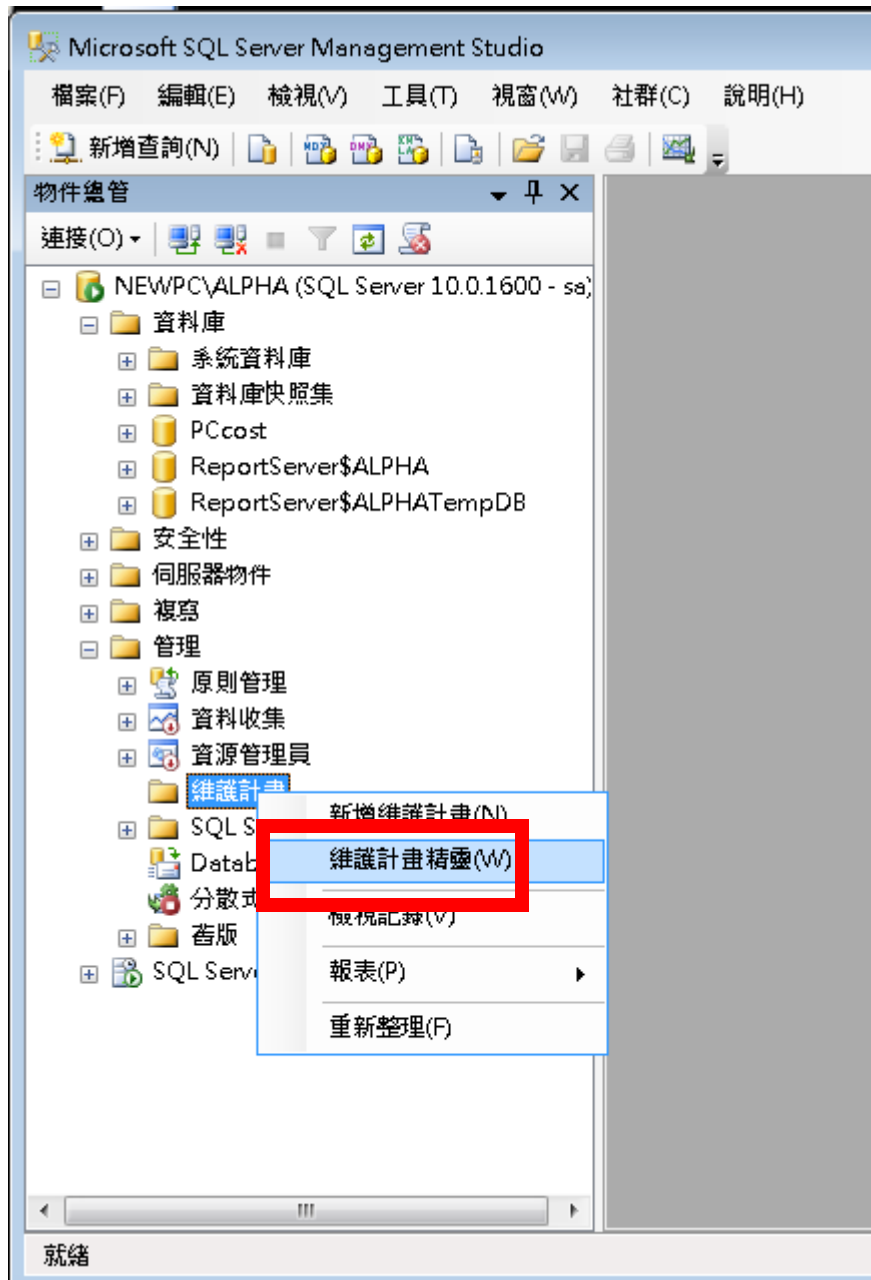

Simple_eRP

「成長就是不斷的追求進步，永不自滿於過去的成就。」

網址 <http://www.ait.url.tw>

阿拉法電腦 ● 營建管理第 e 高手

請洽：張順景 Tel：0920939843，03-4090010

地址：桃園縣龍潭鄉民族路 370 巷 182 弄 12 號

e-mail：ai.tech@msa.hinet.net

維護計劃 右鍵：維護精靈